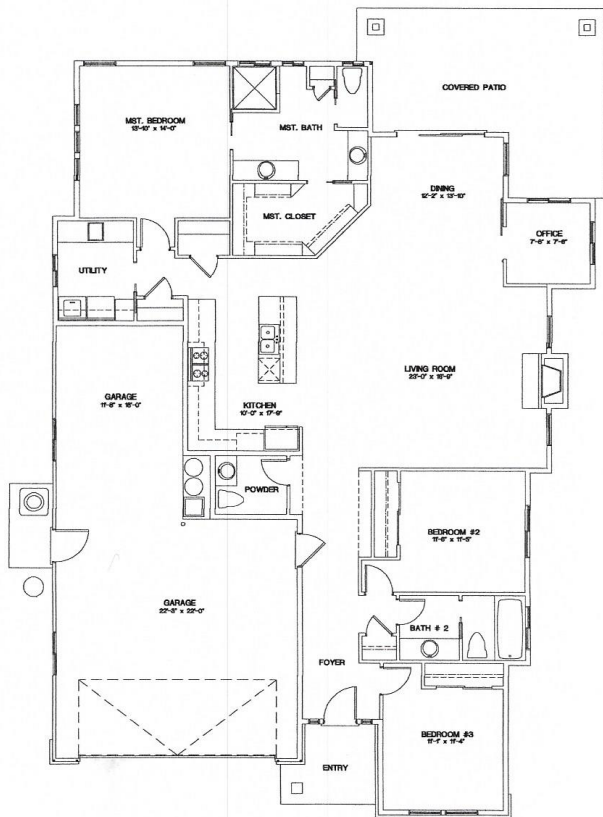

— POWDER ROOM —

Undermount rectangle sink with matte black hardware

— GUEST BATH —

Quartz counter top, tub/shower with full tile surround and tile accents
Tile flooring

Undermount rectangle sink with matte black hardware

— UTILITY ROOM —

Quartz counters and deep utility sink

Folding table and cabinets

Adjacent to primary bedroom for easy access

— GARAGE & EXTERIOR —

3-car tandem garage with extended third bay, opener & keyless entry, carriage garage doors

Plumbed for water softener

Large, covered rear patio with gas BBQ line, full perimeter fencing

— CONVENIENT DOWNTOWN MERIDIAN ACCESS —

Floor Plan Similar