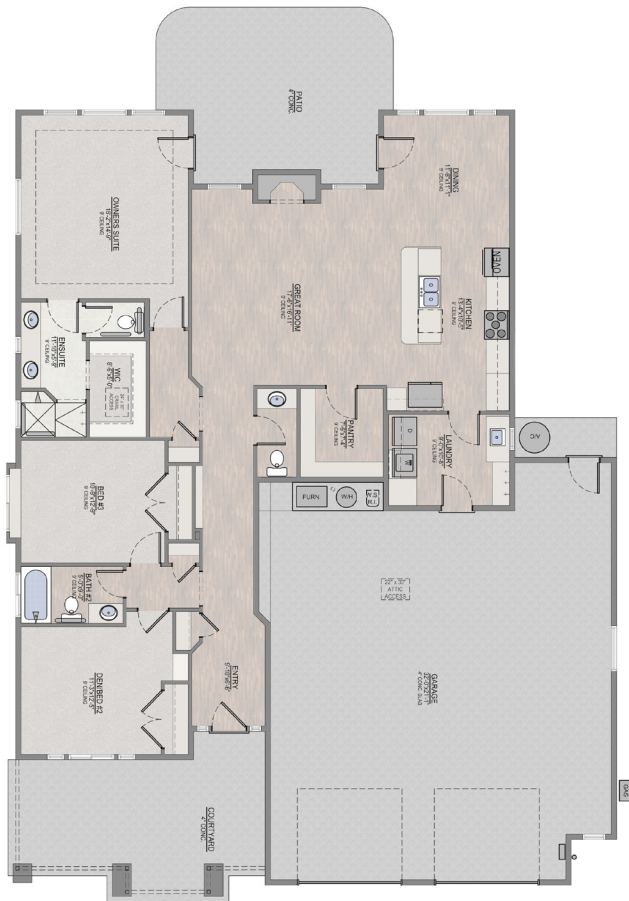

# MEDALIST

1898 asf • 691 W. Cedarburg Dr.  
3 beds, 2.5 baths

— CUSTOM-CRAFTED UPGRADES —

Home Energy Rated (HERS)  
9' ceilings & LVP flooring  
Interior doors with satin nickel hardware  
Hand-textured walls & full wood-wrapped windows  
Board & batten siding with brick accents  
Carriage garage doors  
Laundry room utility sink, bench, & folding table  
1-year builder's warranty, conditioned crawl space  
Front courtyard & rear patio

— PRIMARY BEDROOM SUITE —

Trayed ceiling  
Tile flooring, quartz countertops, & Moen brushed nickel faucets  
Walk-in tiled shower & separate room for water closet  
Large walk-in closet

— GREAT ROOM —

Gas fireplace with brick surround & mantel  
9' ceiling

— MAIN BATH + GUEST ½ BATH —

Tub/shower with full tile surround  
Full quartz counter, tile backsplash, & Moen brushed nickel faucets  
Half bath off great room for guests

— GARAGE & EXTERIOR —

2-car, extra-deep garage with opener & keyless entry  
Room for shop  
Fully finished garage walls  
Plumbed for water softener  
Gas BBQ stub on covered patio  
Full lawn maintenance provided by homeowners' association